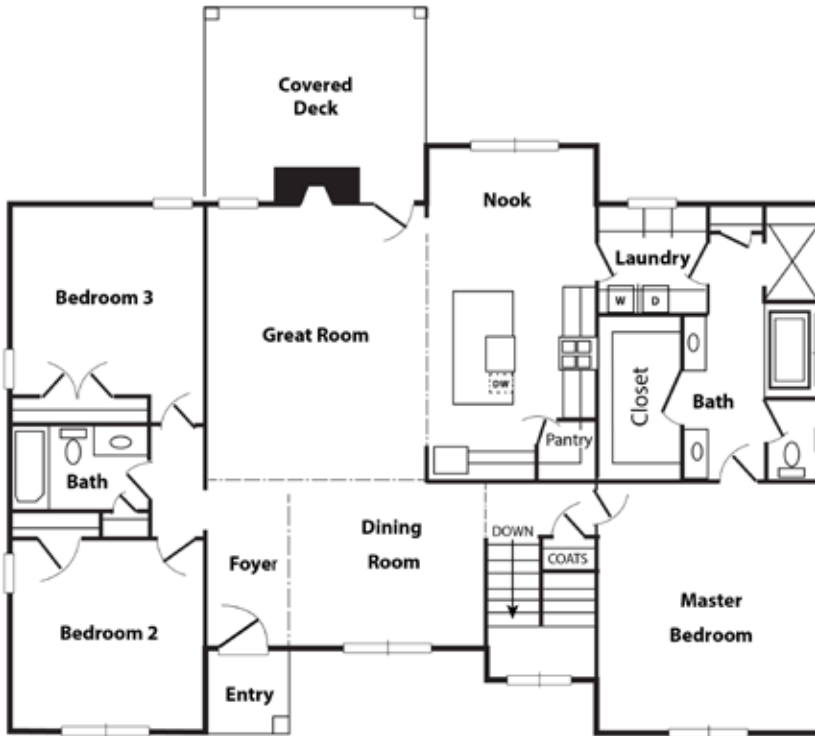

## WOODFIELD B

± 2060 Approx Sq Ft

One Story • Unfinished Basement

3/4 Bedrooms • 2/3 Bathrooms • 3-car Garage

With a back porch and deck, the Woodfield will give you plenty of outdoor pleasure no matter what time of day or year. Inside, pass through the foyer with the dining room on the right into the spacious great room. The open kitchen features an island, breakfast nook and roomy pantry. In the right corner of the home, the primary suite invites you to relax in the luxurious bathroom, where two sinks, a large shower, and a separate tub wait to soothe you. The laundry room sits just steps away. Two more bedrooms sharing a Jack and Jill bath accommodate family or visitors on the opposite side of the home. The unfinished basement offers plenty of space to expand the home with an additional bedroom, bathroom and bonus space.

# WOODFIELD B

± 2,060 Approx Sq Ft

One Story

Unfinished Basement

3/4 Bedrooms • 2/3 Bathrooms

FIRST FLOOR

UNFINISHED BASEMENT

The developer reserves the right to make changes without notice or obligation. Prices are subject to change. Residence building plans, renderings, and floor plans are artists' conceptualizations and are intended to give general indication of the proposed layout only. They are for illustrative purposes only and are not drawn to scale. All images and dimensions are not intended to create a warranty or contract rights. Need Not Be Built